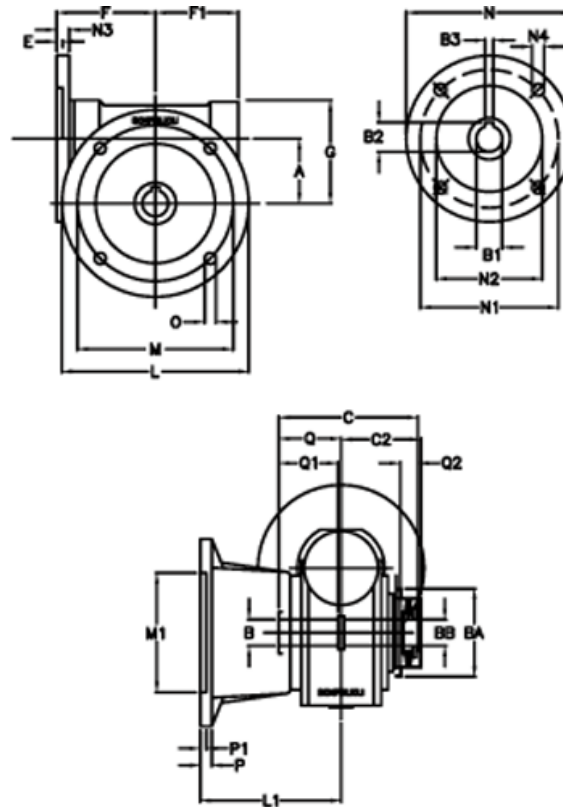

Data Sheet

Article number: 390204400762216

Description: Worm Gear with Torque Limiter
VF 44-L1-FA-7-P63B5

Measures

a = 44.6	C2 = 48	m = 87	P = 9
B = 18	Description = VF 44FA-xx-63B5	M1 = 60	P1 = 7
B1 E7 = 11	E = 2	N = 140	Q = 32.0
B2 = 12.8	F = 65	N1 = 115	Q1 = 32
B3 H9 = 4	F1 = 54	N2 = 95	Q2 = 12
BA = 40	g = 71	N3 = 10.5	
BB H7 = 11	L = 110	N4 = 9.5	
C = 79	L1 = 90	O = 8.5	